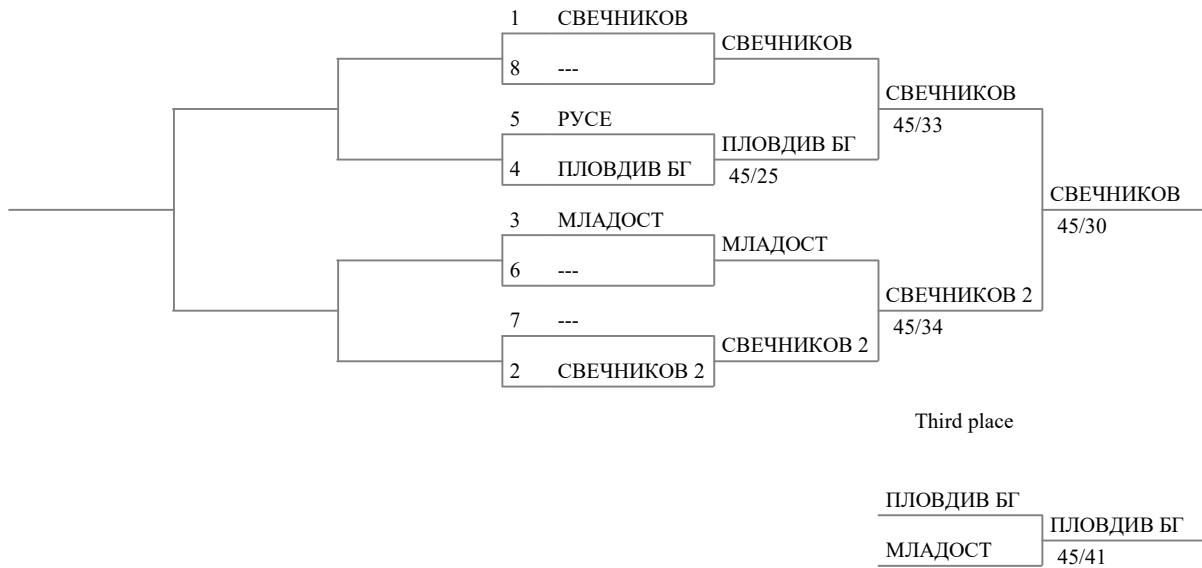

Overall number of teams: 5

Number of teams among the 32 first fencers of the FIE ranking: 3

Formula of the competition

Direct elimination : 5 teams

Main tableau

Tableau for 9th place

Tableau for 13th place

Match for 15th place

Match for 11th place

Tableau for 5th place

Match for 7th place

Match for 3rd place

11th place

15th place

Tableau 13-16 of 4

13th place