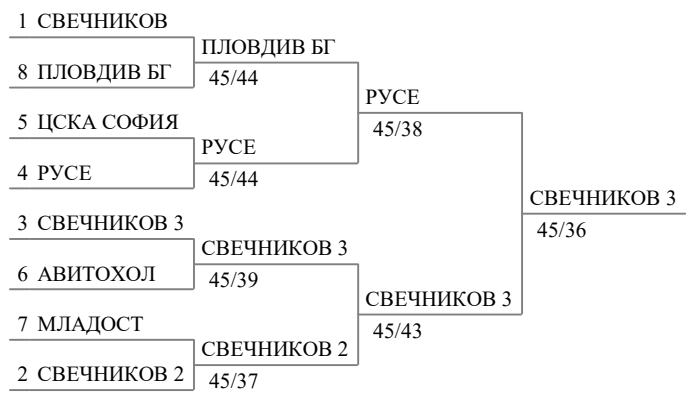

Tableau for 13th place

Match for 15th place

Match for 11th place

Tableau for 5th place

Match for 7th place

Match for 3rd place

Tableau of 8

Semi-finals

Final

DPF Men Sabre Team
DPF 2021

Tableau 9-16 of 8

Tableau 9-16 of 4

9th place

Tableau 13-16 of 4

13th place

15th place